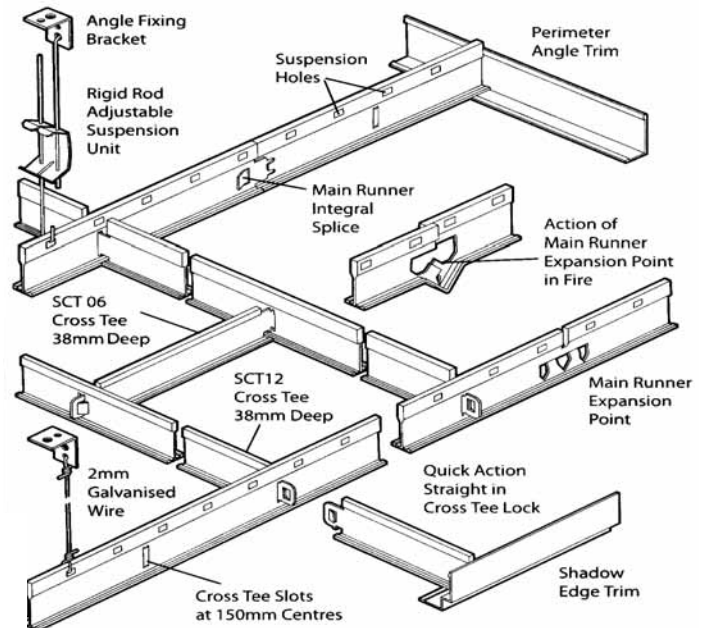

Rigidlock

Exposed Grid – 15mm Face

RIGIDLOCK

Exposed Grid - 15mm table

A system of Main Runners and Cross Tees which interlock to provide accurate 1200mm x 600mm + 600mm x 600mm modules. Exposed Face available in White, Colours & Mirror Finishes.

Rigidlock 15mm is a narrow table metal exposed suspended ceiling grid system designed specifically for close tolerance lay-in panels and tiles.

It satisfies the needs of designers and contractors by being reliable, flexible and easily fitted. The narrow table blends into the overall look of the finished ceiling.

Whilst creating this attractive effect, it retains all the proven advantages of interlocking main and cross tees that snap lock together. This allows contractors to complete ceiling installations with the minimum amount of time and effort.

The grid main body is manufactured from hot-dipped galvanised steel to BS EN 10346 and is capped in either aluminium or steel in a polyester finish in a variety of colours.

It conforms to EN 13964 Suspended Ceiling Requirements and Test Methods.