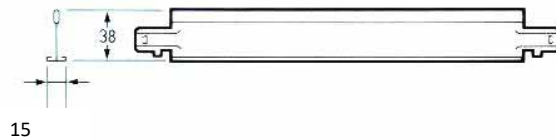

Rigidlock

Exposed Grid – 15mm Face

Component Details

All Dimensions in mm.

Main Runner

Ref. SMT.30 3000mm long. Cross Tee Slots 75mm from ends and 150mm along length.

Cross Tee

Ref. SCT.12 1200mm long – centre slot

Cross Tee

Ref. SCT.06 600mm long

Rigidlock Main Tee Assembly

Rigidlock Cross Tee assembly into main tee

Typical Suspension Detail

Installation:

Rigidlock should be installed with Main Tees at either

1200mm or 600mm centres as shown below with suspension hangers at 1200mm centres.

Grid Layouts:

Main Tees at 1200mm Centres.

Regular 1200mm x 600mm

Regular 600mm x 600mm

Main Tees at 600mm Centres.

Regular 1200mm x 600mm

Regular 600mm x 600mm

For further installation details go to the [Libra Installation Guide](#) on this website.