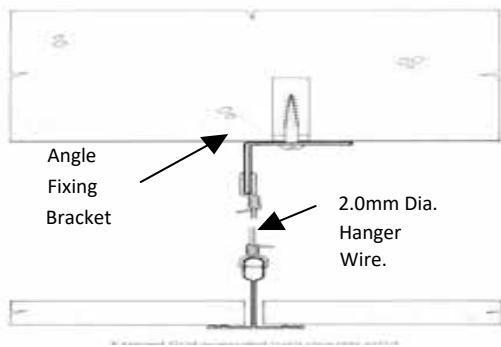

Rigidlock

Exposed Grid – 15mm Face

Component Details

All Dimensions in mm.

Main Runner

Ref. SMT.30 3000mm long. Cross Tee Slots 75mm from ends and 150mm along length.

Cross Tee

Ref. SCT.12 1200mm long – centre slot

Cross Tee

Ref. SCT.06 600mm long

Rigidlock Main Tee Assembly

Rigidlock Cross Tee assembly into main tee

Typical Suspension Detail

Installation:

Rigidlock should be installed with Main Tees at either

1200mm or 600mm centres as shown below with suspension hangers at 1200mm centres.

Grid Layouts:

Main Tees at 1200mm Centres.

Regular 1200mm x 600mm

Regular 600mm x 600mm

Main Tees at 600mm Centres.

Regular 1200mm x 600mm

Regular 600mm x 600mm

For further installation details go to the [Libra Installation Guide](#) on this website.