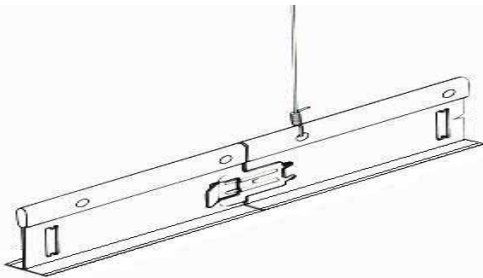

Whilst creating this attractive effect, it retains all the proven advantages of interlocking main and cross tees that snap lock together. This allows contractors to complete ceiling installations with the minimum amount of time and effort.

Rigidlock

Exposed Grid – 15mm Face

Component Details

All Dimensions in mm.

Main Runner

Ref. SMT.30 3000mm long. Cross Tee Slots 75mm from ends and 150mm along length.

Cross Tee

Ref. SCT.12 1200mm long – centre slot

Cross Tee

Ref. SCT.06 600mm long

Rigidlock Main Tee Assembly

Rigidlock Cross Tee assembly into main tee

Typical Suspension Detail

Installation:

Rigidlock should be installed with Main Tees at either

1200mm or 600mm centres as shown below with suspension hangers at 1200mm centres.

Grid Layouts:

Main Tees at 1200mm Centres.

Regular 1200mm x 600mm

Regular 600mm x 600mm

Main Tees at 600mm Centres.

Regular 1200mm x 600mm

Regular 600mm x 600mm

For further installation details go to the [Libra Installation Guide](#) on this website.