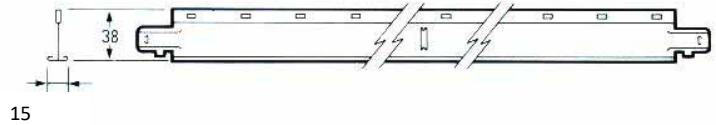

Rigidlock

Exposed Grid – 15mm Face

Component Details

All Dimensions in mm.

Main Runner

Ref. SMT.30 3000mm long. Cross Tee Slots 75mm from ends and 150mm along length.

Cross Tee

Ref. SCT.12 1200mm long – centre slot

Cross Tee

Ref. SCT.06 600mm long

Rigidlock Main Tee Assembly

Rigidlock Cross Tee assembly into main tee

Typical Suspension Detail

Installation:

Rigidlock should be installed with Main Tees at either

1200mm or 600mm centres as shown below with suspension hangers at 1200mm centres.

Grid Layouts:

Main Tees at 1200mm Centres.

Regular 1200mm x 600mm

Regular 600mm x 600mm

Main Tees at 600mm Centres.

Regular 1200mm x 600mm

Regular 600mm x 600mm

For further installation details go to the [Libra Installation Guide](#) on this website.