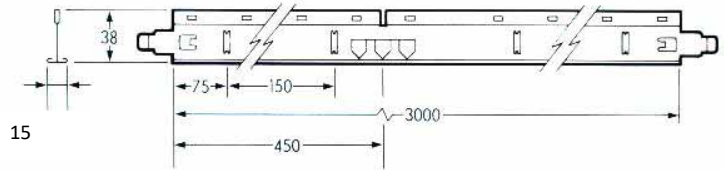

Rigidlock

Exposed Grid – 15mm Face

Component Details

All Dimensions in mm.

Main Runner

Ref. SMT.30 3000mm long. Cross Tee Slots 75mm from ends and 150mm along length.

Cross Tee

Ref. SCT.12 1200mm long – centre slot

Cross Tee

Ref. SCT.06 600mm long

Rigidlock Main Tee Assembly

Rigidlock Cross Tee assembly into main tee

Typical Suspension Detail

Installation:

Rigidlock should be installed with Main Tees at either

1200mm or 600mm centres as shown below with suspension hangers at 1200mm centres.

Grid Layouts:

Main Tees at 1200mm Centres.

Regular 1200mm x 600mm

Regular 600mm x 600mm

Main Tees at 600mm Centres.

Regular 1200mm x 600mm

Regular 600mm x 600mm

For further installation details go to the [Libra Installation Guide](#) on this website.