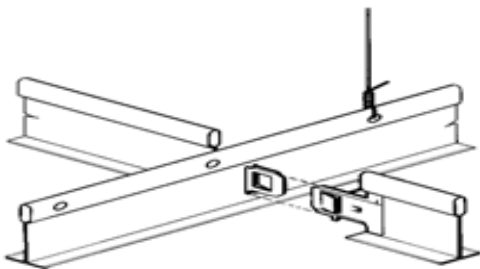

Whilst creating this attractive effect, it retains all the proven advantages of interlocking main and cross tees that snap lock together. This allows contractors to complete ceiling installations with the minimum amount of time and effort.

Rigidlock

Exposed Grid – 15mm Face

Component Details

All Dimensions in mm.

Main Runner

Ref. SMT.30 3000mm long. Cross Tee Slots 75mm from ends and 150mm along length.

Cross Tee

Ref. SCT.12 1200mm long – centre slot

Cross Tee

Ref. SCT.06 600mm long

Rigidlock Main Tee Assembly

Rigidlock Cross Tee assembly into main tee

Typical Suspension Detail

Installation:

Rigidlock should be installed with Main Tees at either

1200mm or 600mm centres as shown below with suspension hangers at 1200mm centres.

Grid Layouts:

Main Tees at 1200mm Centres.

Regular 1200mm x 600mm

Regular 600mm x 600mm

Main Tees at 600mm Centres.

Regular 1200mm x 600mm

Regular 600mm x 600mm

For further installation details go to the [Libra Installation Guide](#) on this website.